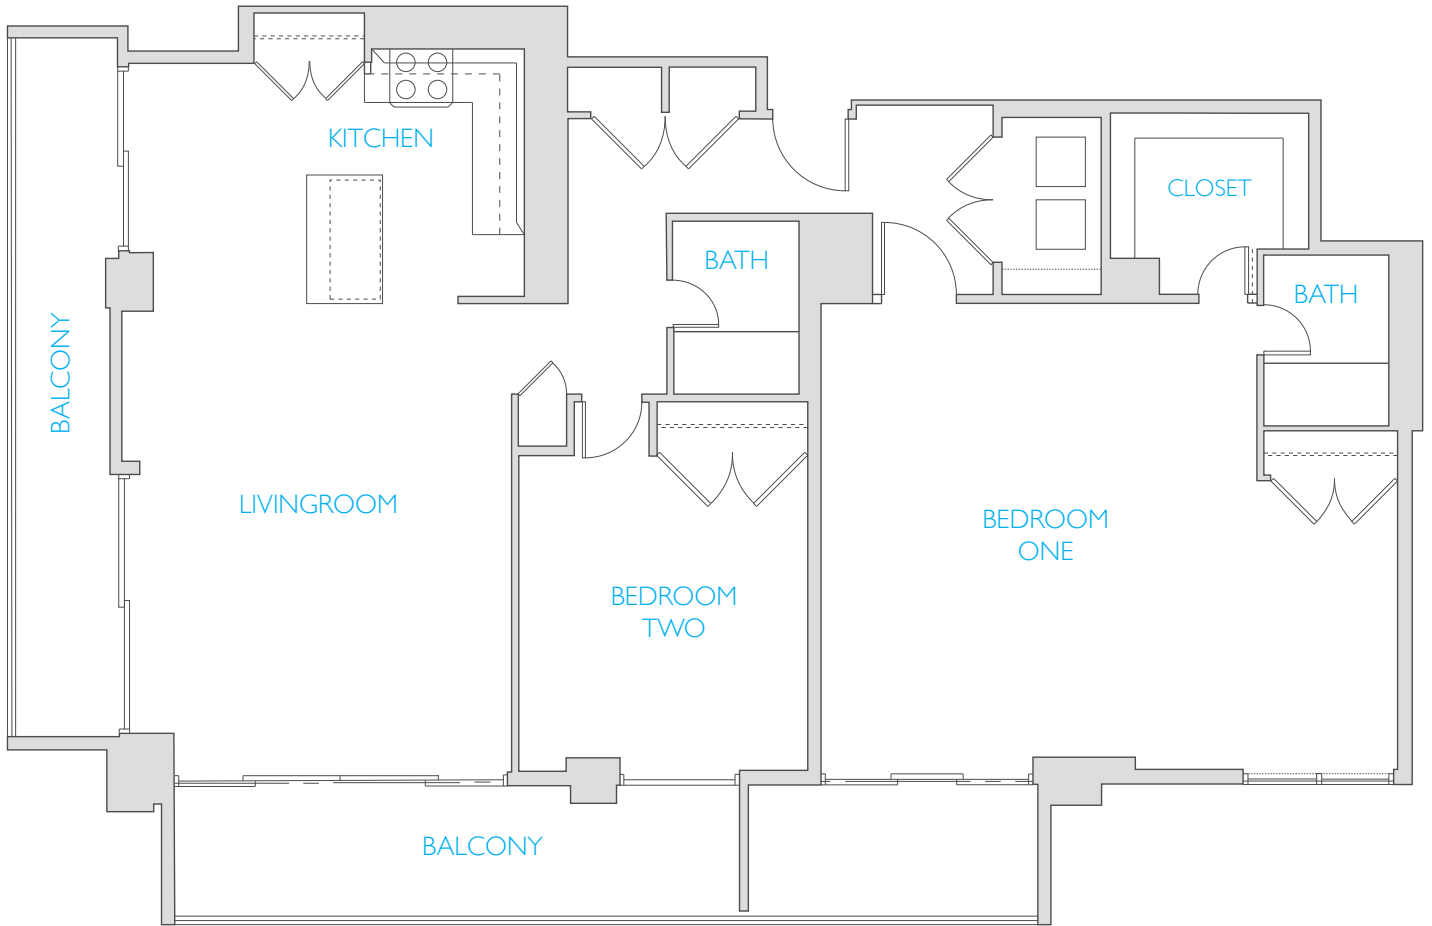

HOUSTON HOUSE

EFFICIENCY / 428SF

HOUSTON HOUSE

STUDIO / 492SF

HOUSTON HOUSE

ONE BED / ONE BATH / 580SF

HOUSTON HOUSE

CORNER
ONE BED / ONE BATH / 844SF

HOUSTON HOUSE

TWO BED / ONE BATH / 777SF

HOUSTON HOUSE

ONE BED / ONE BATH / 619SF

HOUSTON HOUSE

ONE BED / ONE BATH / 610SF

HOUSTON HOUSE

ONE BED / ONE BATH / 652SF

HOUSTON HOUSE

ONE BED / ONE BATH / 601SF

HOUSTON HOUSE

TWO BED / TWO BATH / 825SF

HOUSTON HOUSE

ONE BED / ONE BATH / 637SF

HOUSTON HOUSE

TWO BED / TWO BATH / 1455SF