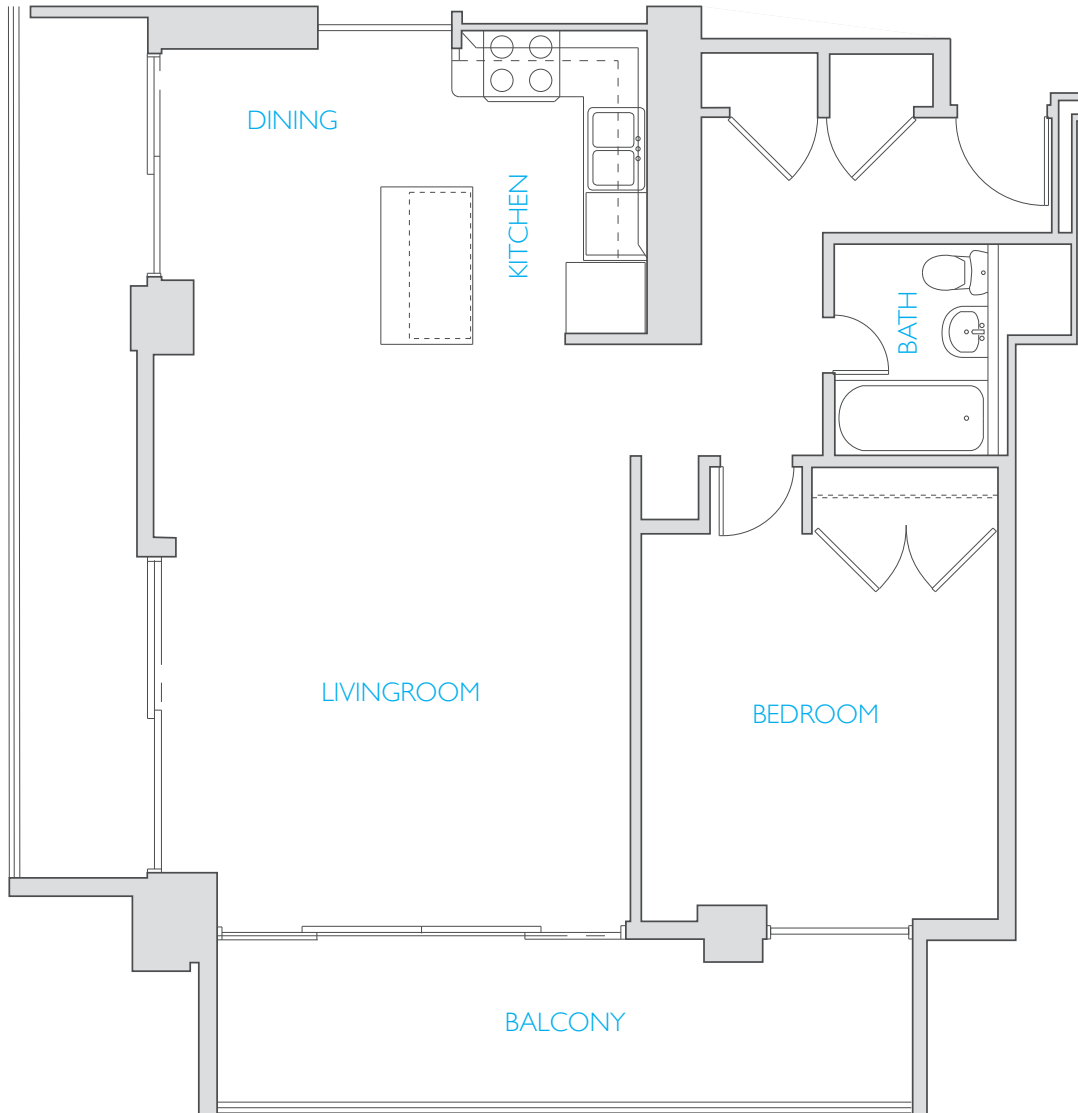

HOUSTON HOUSE

EFFICIENCY / 428SF

HOUSTON HOUSE

STUDIO / 492SF

HOUSTON HOUSE

ONE BED / ONE BATH / 580SF

HOUSTON HOUSE

CORNER
ONE BED / ONE BATH / 844SF

HOUSTON HOUSE

TWO BED / ONE BATH / 777SF

HOUSTON HOUSE

ONE BED / ONE BATH / 619SF

HOUSTON HOUSE

ONE BED / ONE BATH / 610SF

HOUSTON HOUSE

ONE BED / ONE BATH / 652SF

HOUSTON HOUSE

ONE BED / ONE BATH / 601SF

HOUSTON HOUSE

TWO BED / TWO BATH / 825SF

HOUSTON HOUSE

ONE BED / ONE BATH / 637SF

HOUSTON HOUSE

TWO BED / TWO BATH / 1455SF