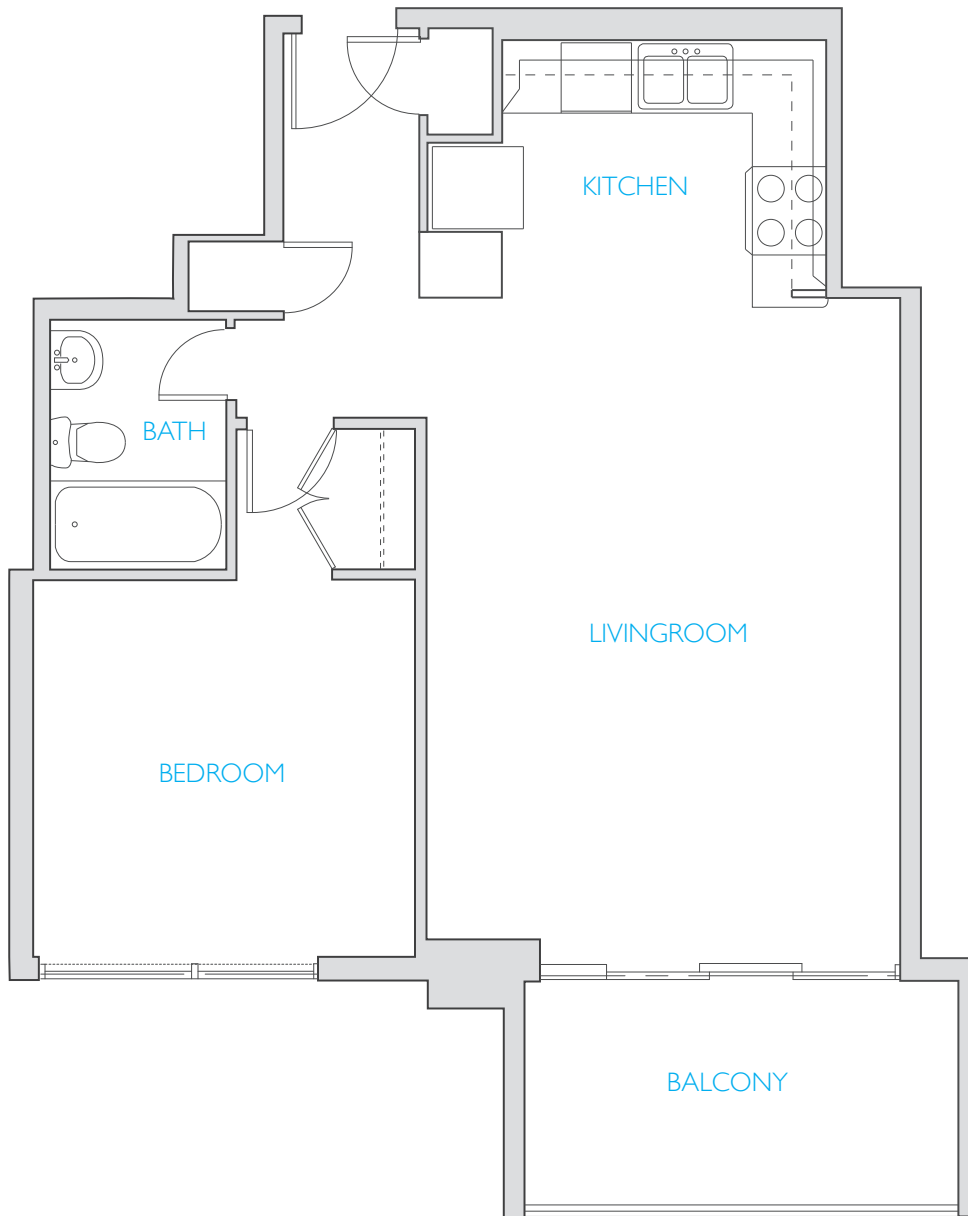

HOUSTON HOUSE

EFFICIENCY / 428SF

HOUSTON HOUSE

STUDIO / 492SF

HOUSTON HOUSE

ONE BED / ONE BATH / 580SF

HOUSTON HOUSE

CORNER
ONE BED / ONE BATH / 844SF

HOUSTON HOUSE

TWO BED / ONE BATH / 777SF

HOUSTON HOUSE

ONE BED / ONE BATH / 619SF

HOUSTON HOUSE

ONE BED / ONE BATH / 610SF

HOUSTON HOUSE

ONE BED / ONE BATH / 652SF

HOUSTON HOUSE

ONE BED / ONE BATH / 601SF

HOUSTON HOUSE

TWO BED / TWO BATH / 825SF

HOUSTON HOUSE

ONE BED / ONE BATH / 637SF

HOUSTON HOUSE

TWO BED / TWO BATH / 1455SF