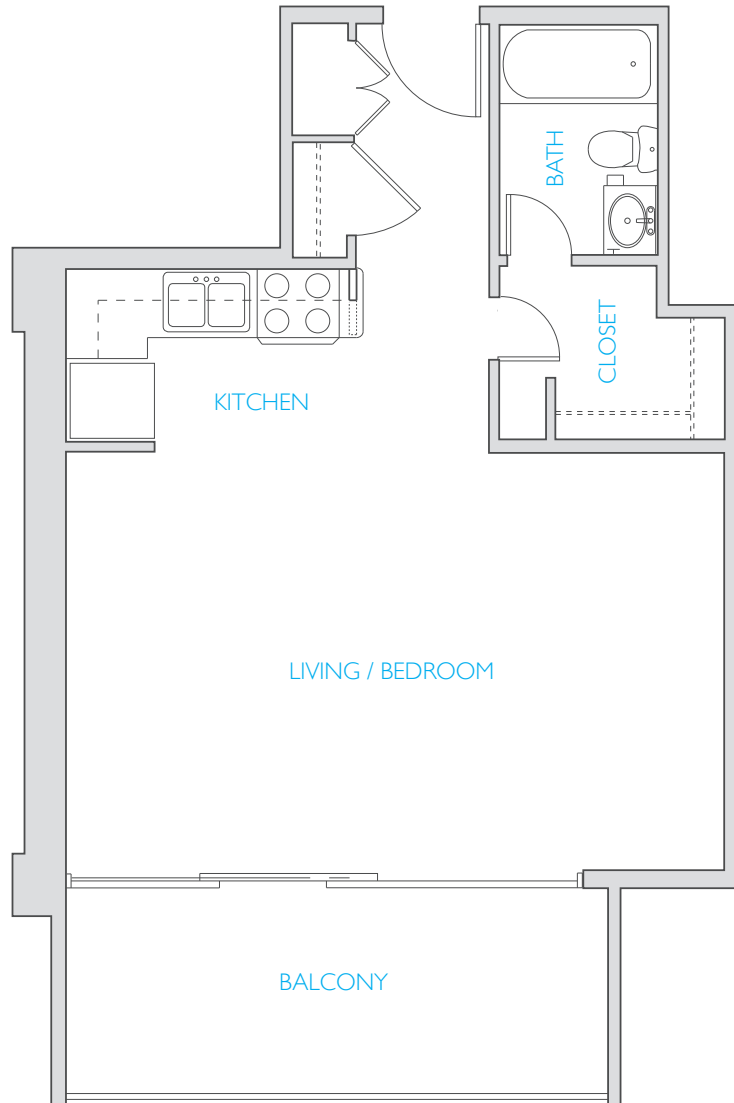

HOUSTON HOUSE

EFFICIENCY / 428SF

HOUSTON HOUSE

STUDIO / 492SF

HOUSTON HOUSE

ONE BED / ONE BATH / 580SF

HOUSTON HOUSE

CORNER
ONE BED / ONE BATH / 844SF

HOUSTON HOUSE

TWO BED / ONE BATH / 777SF

HOUSTON HOUSE

ONE BED / ONE BATH / 619SF

HOUSTON HOUSE

ONE BED / ONE BATH / 610SF

HOUSTON HOUSE

ONE BED / ONE BATH / 652SF

HOUSTON HOUSE

ONE BED / ONE BATH / 601SF

HOUSTON HOUSE

TWO BED / TWO BATH / 825SF

HOUSTON HOUSE

ONE BED / ONE BATH / 637SF

HOUSTON HOUSE

TWO BED / TWO BATH / 1455SF