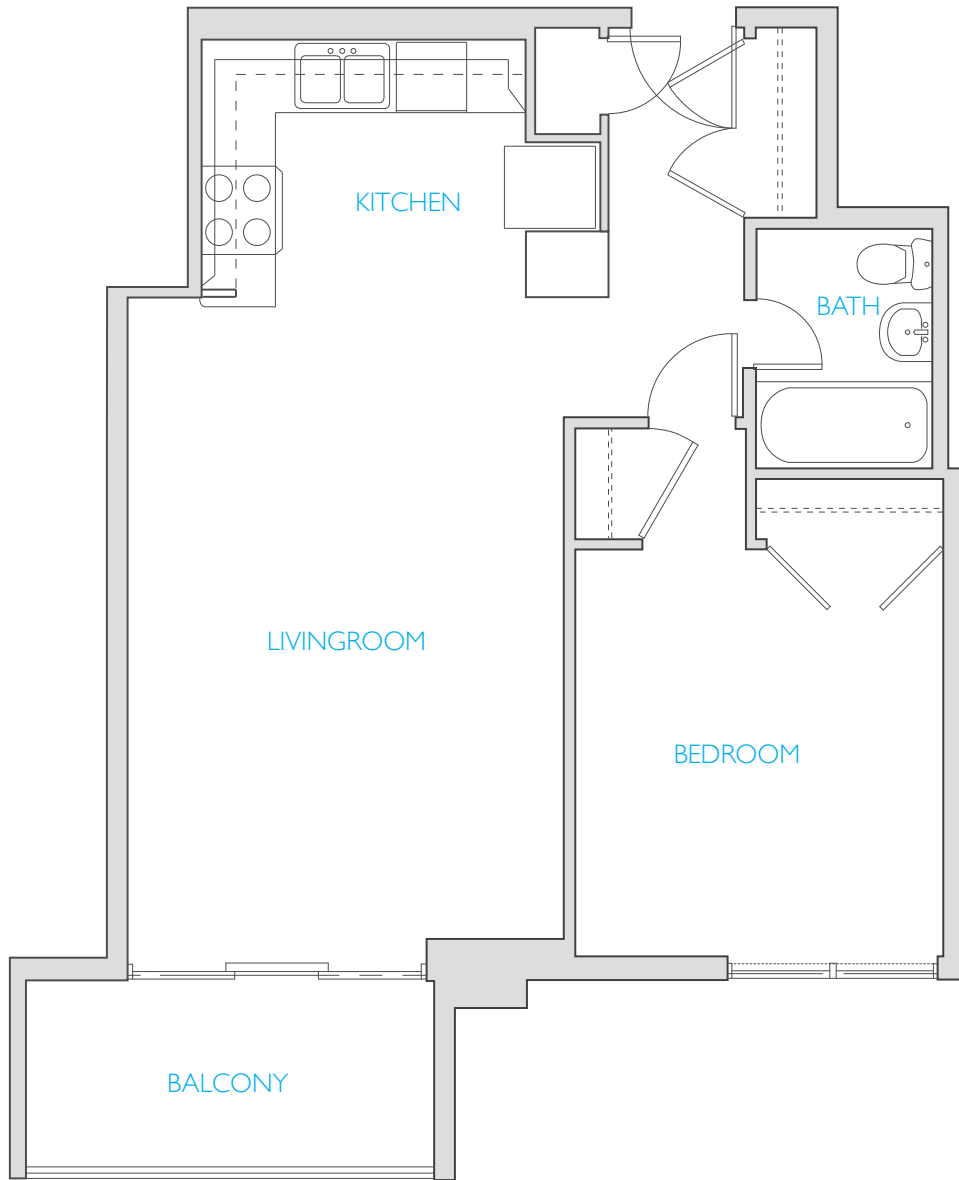

HOUSTON HOUSE

EFFICIENCY / 428SF

HOUSTON HOUSE

STUDIO / 492SF

HOUSTON HOUSE

ONE BED / ONE BATH / 580SF

HOUSTON HOUSE

CORNER
ONE BED / ONE BATH / 844SF

HOUSTON HOUSE

TWO BED / ONE BATH / 777SF

HOUSTON HOUSE

ONE BED / ONE BATH / 619SF

HOUSTON HOUSE

ONE BED / ONE BATH / 610SF

HOUSTON HOUSE

ONE BED / ONE BATH / 652SF

HOUSTON HOUSE

ONE BED / ONE BATH / 601SF

HOUSTON HOUSE

TWO BED / TWO BATH / 825SF

HOUSTON HOUSE

ONE BED / ONE BATH / 637SF

HOUSTON HOUSE

TWO BED / TWO BATH / 1455SF