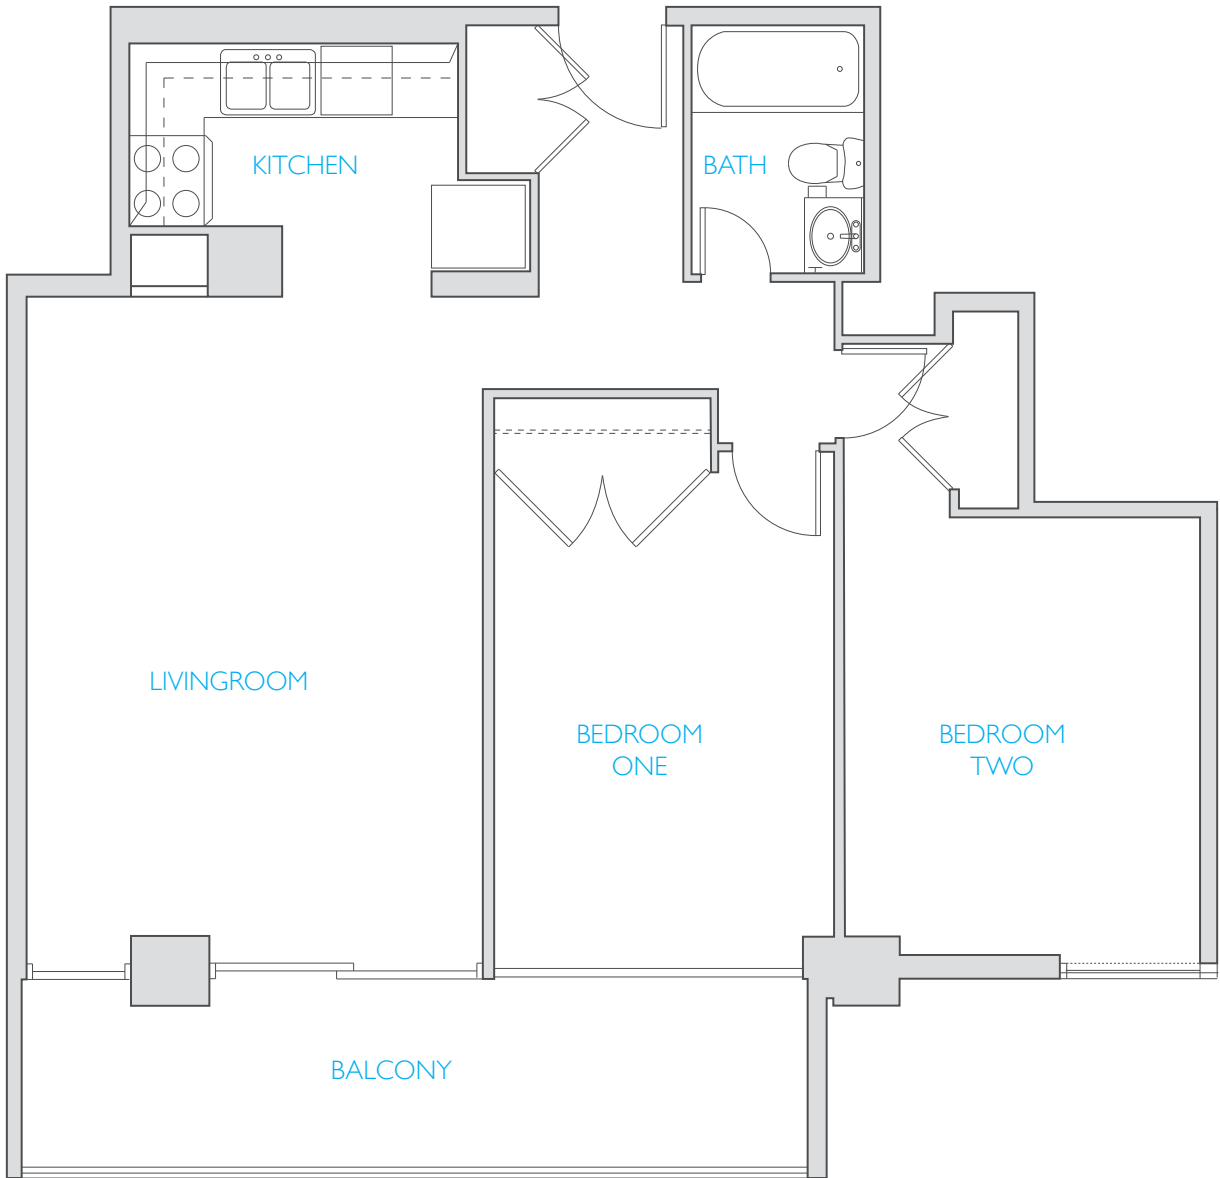

HOUSTON HOUSE

EFFICIENCY / 428SF

HOUSTON HOUSE

STUDIO / 492SF

HOUSTON HOUSE

ONE BED / ONE BATH / 580SF

HOUSTON HOUSE

CORNER
ONE BED / ONE BATH / 844SF

HOUSTON HOUSE

TWO BED / ONE BATH / 777SF

HOUSTON HOUSE

ONE BED / ONE BATH / 619SF

HOUSTON HOUSE

ONE BED / ONE BATH / 610SF

HOUSTON HOUSE

ONE BED / ONE BATH / 652SF

HOUSTON HOUSE

ONE BED / ONE BATH / 601SF

HOUSTON HOUSE

TWO BED / TWO BATH / 825SF

HOUSTON HOUSE

ONE BED / ONE BATH / 637SF

HOUSTON HOUSE

TWO BED / TWO BATH / 1455SF