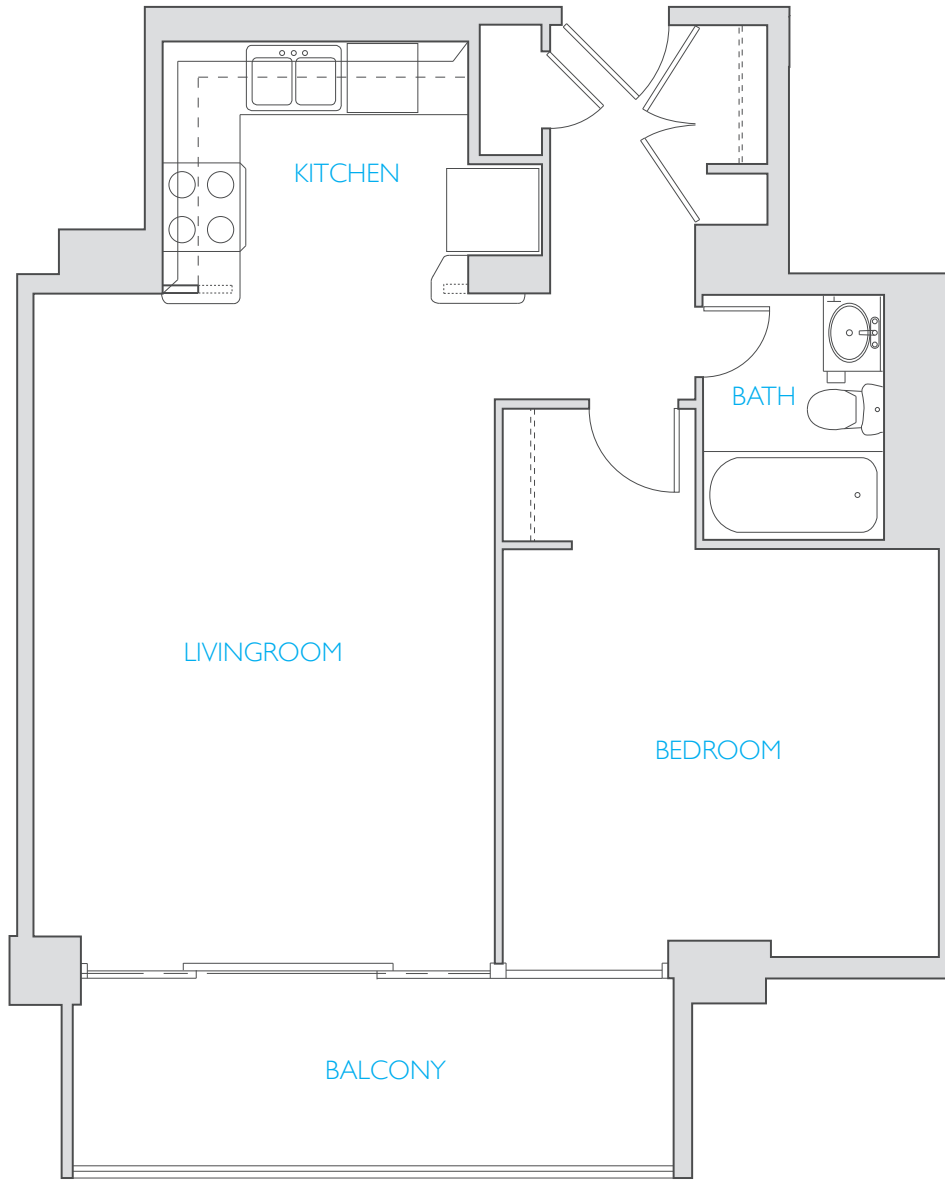

HOUSTON HOUSE

EFFICIENCY / 428SF

HOUSTON HOUSE

STUDIO / 492SF

HOUSTON HOUSE

ONE BED / ONE BATH / 580SF

HOUSTON HOUSE

CORNER
ONE BED / ONE BATH / 844SF

HOUSTON HOUSE

TWO BED / ONE BATH / 777SF

HOUSTON HOUSE

ONE BED / ONE BATH / 619SF

HOUSTON HOUSE

ONE BED / ONE BATH / 610SF

HOUSTON HOUSE

ONE BED / ONE BATH / 652SF

HOUSTON HOUSE

ONE BED / ONE BATH / 601SF

HOUSTON HOUSE

TWO BED / TWO BATH / 825SF

HOUSTON HOUSE

ONE BED / ONE BATH / 637SF

HOUSTON HOUSE

TWO BED / TWO BATH / 1455SF