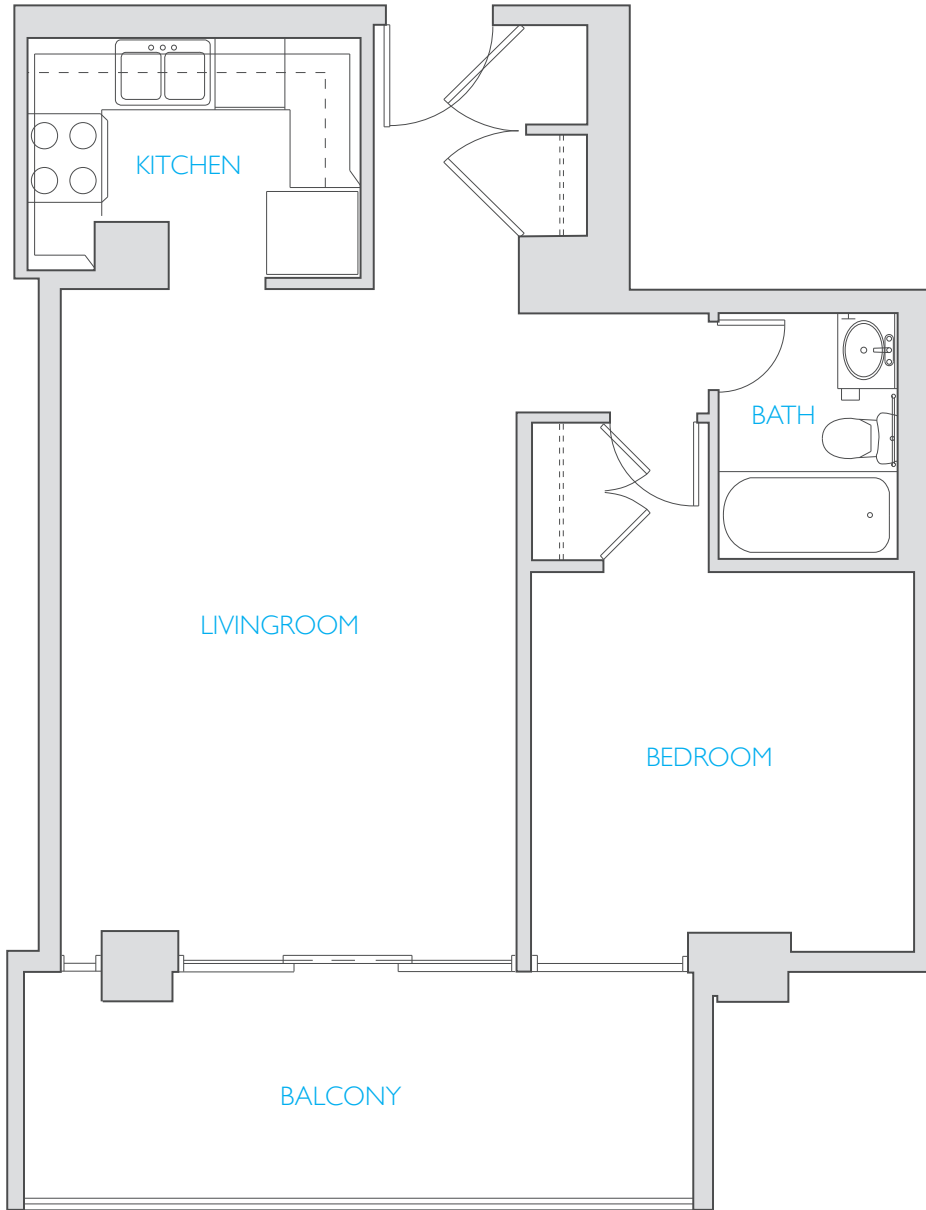

HOUSTON HOUSE

EFFICIENCY / 428SF

HOUSTON HOUSE

STUDIO / 492SF

HOUSTON HOUSE

ONE BED / ONE BATH / 580SF

HOUSTON HOUSE

CORNER
ONE BED / ONE BATH / 844SF

HOUSTON HOUSE

TWO BED / ONE BATH / 777SF

HOUSTON HOUSE

ONE BED / ONE BATH / 619SF

HOUSTON HOUSE

ONE BED / ONE BATH / 610SF

HOUSTON HOUSE

ONE BED / ONE BATH / 652SF

HOUSTON HOUSE

ONE BED / ONE BATH / 601SF

HOUSTON HOUSE

TWO BED / TWO BATH / 825SF

HOUSTON HOUSE

ONE BED / ONE BATH / 637SF

HOUSTON HOUSE

TWO BED / TWO BATH / 1455SF