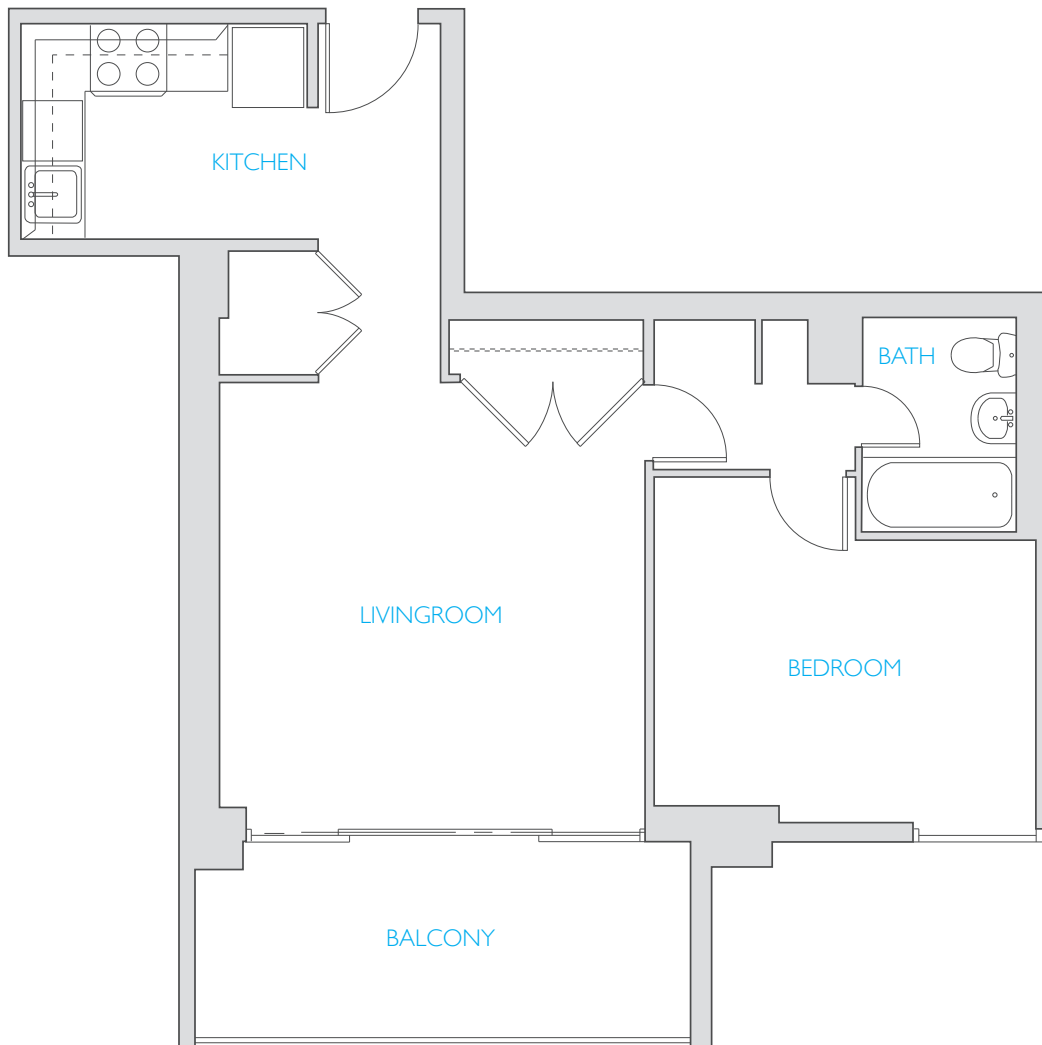

HOUSTON HOUSE

EFFICIENCY / 428SF

HOUSTON HOUSE

STUDIO / 492SF

HOUSTON HOUSE

ONE BED / ONE BATH / 580SF

HOUSTON HOUSE

CORNER
ONE BED / ONE BATH / 844SF

HOUSTON HOUSE

TWO BED / ONE BATH / 777SF

HOUSTON HOUSE

ONE BED / ONE BATH / 619SF

HOUSTON HOUSE

ONE BED / ONE BATH / 610SF

HOUSTON HOUSE

ONE BED / ONE BATH / 652SF

HOUSTON HOUSE

ONE BED / ONE BATH / 601SF

HOUSTON HOUSE

TWO BED / TWO BATH / 825SF

HOUSTON HOUSE

ONE BED / ONE BATH / 637SF

HOUSTON HOUSE

TWO BED / TWO BATH / 1455SF