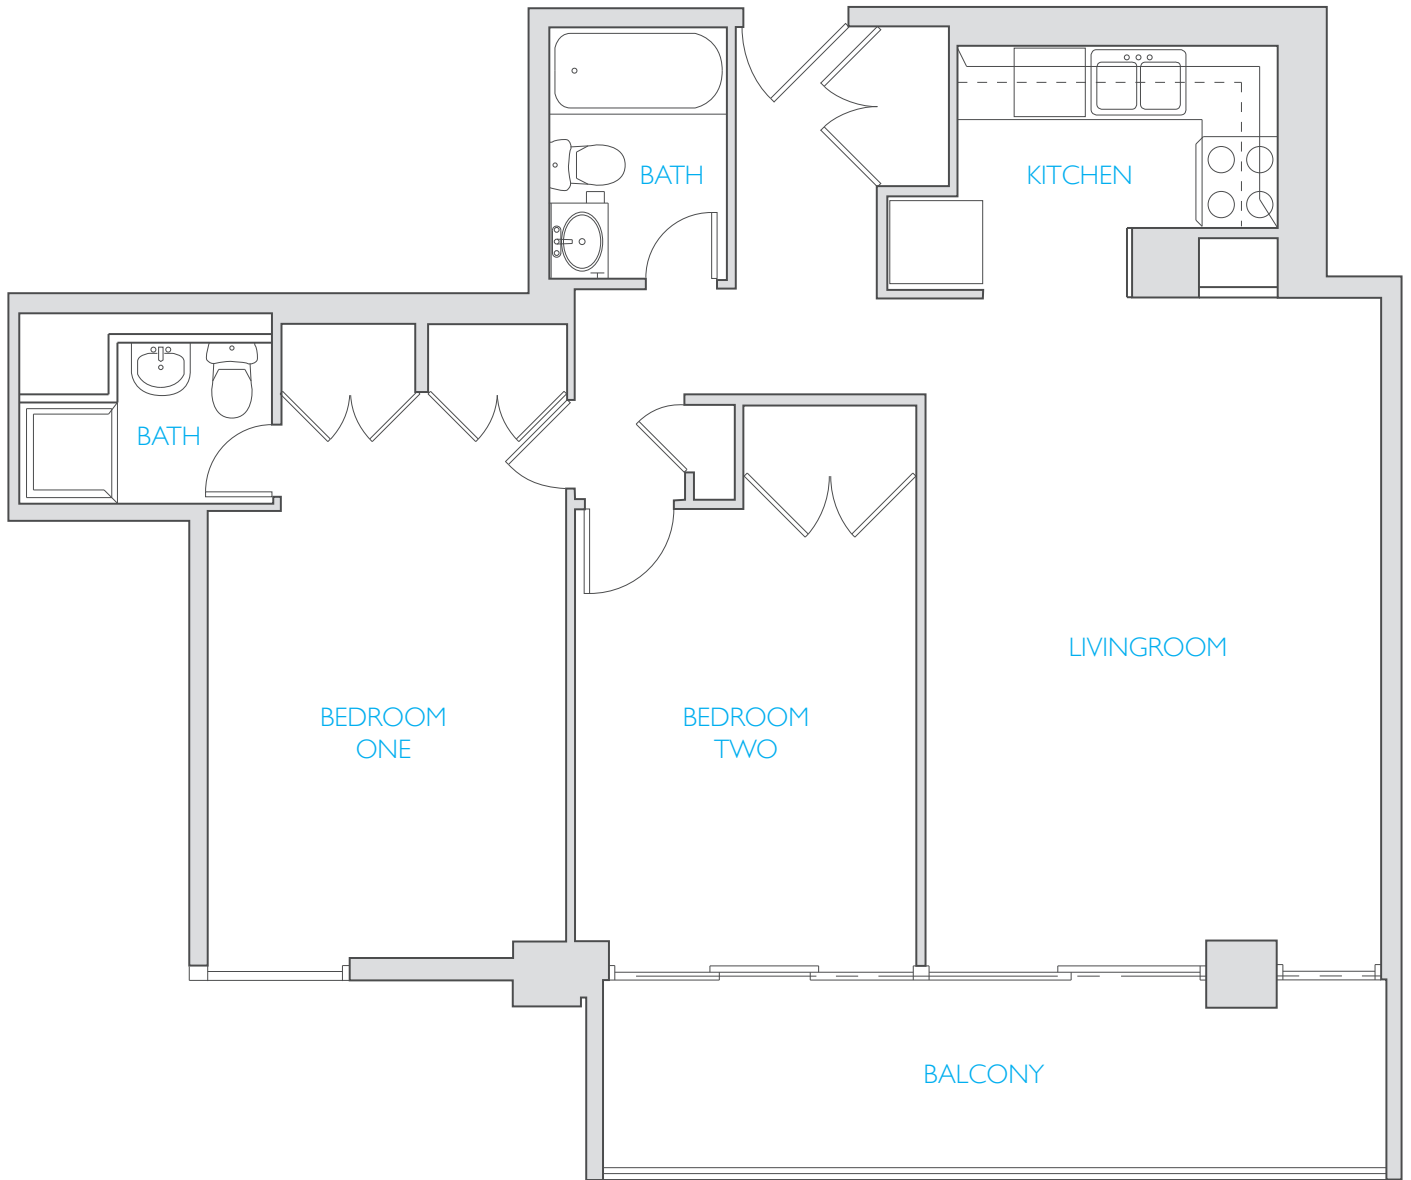

HOUSTON HOUSE

EFFICIENCY / 428SF

HOUSTON HOUSE

STUDIO / 492SF

HOUSTON HOUSE

ONE BED / ONE BATH / 580SF

HOUSTON HOUSE

CORNER
ONE BED / ONE BATH / 844SF

HOUSTON HOUSE

TWO BED / ONE BATH / 777SF

HOUSTON HOUSE

ONE BED / ONE BATH / 619SF

HOUSTON HOUSE

ONE BED / ONE BATH / 610SF

HOUSTON HOUSE

ONE BED / ONE BATH / 652SF

HOUSTON HOUSE

ONE BED / ONE BATH / 601SF

HOUSTON HOUSE

TWO BED / TWO BATH / 825SF

HOUSTON HOUSE

ONE BED / ONE BATH / 637SF

HOUSTON HOUSE

TWO BED / TWO BATH / 1455SF