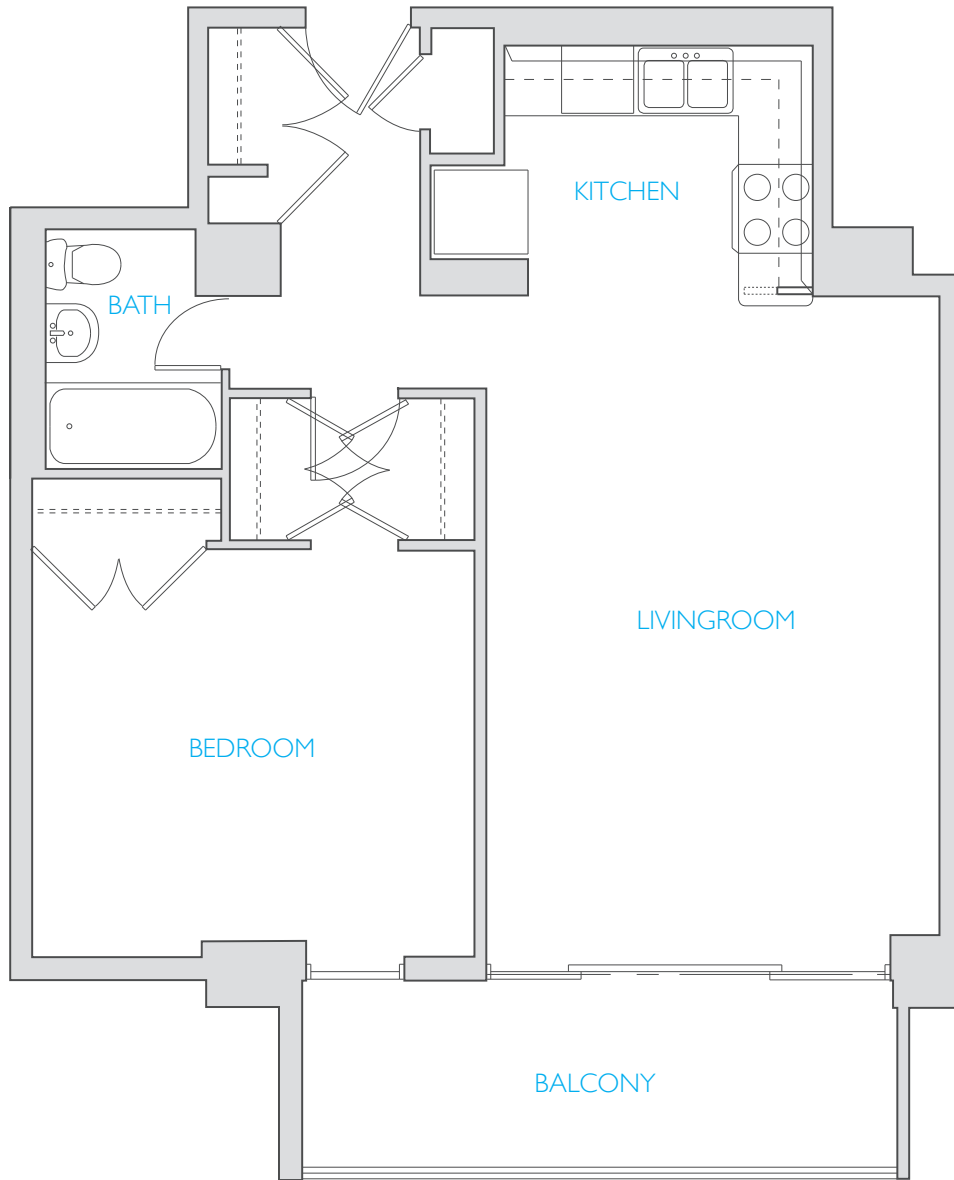

HOUSTON HOUSE

EFFICIENCY / 428SF

HOUSTON HOUSE

STUDIO / 492SF

HOUSTON HOUSE

ONE BED / ONE BATH / 580SF

HOUSTON HOUSE

CORNER
ONE BED / ONE BATH / 844SF

HOUSTON HOUSE

TWO BED / ONE BATH / 777SF

HOUSTON HOUSE

ONE BED / ONE BATH / 619SF

HOUSTON HOUSE

ONE BED / ONE BATH / 610SF

HOUSTON HOUSE

ONE BED / ONE BATH / 652SF

HOUSTON HOUSE

ONE BED / ONE BATH / 601SF

HOUSTON HOUSE

TWO BED / TWO BATH / 825SF

HOUSTON HOUSE

ONE BED / ONE BATH / 637SF

HOUSTON HOUSE

TWO BED / TWO BATH / 1455SF