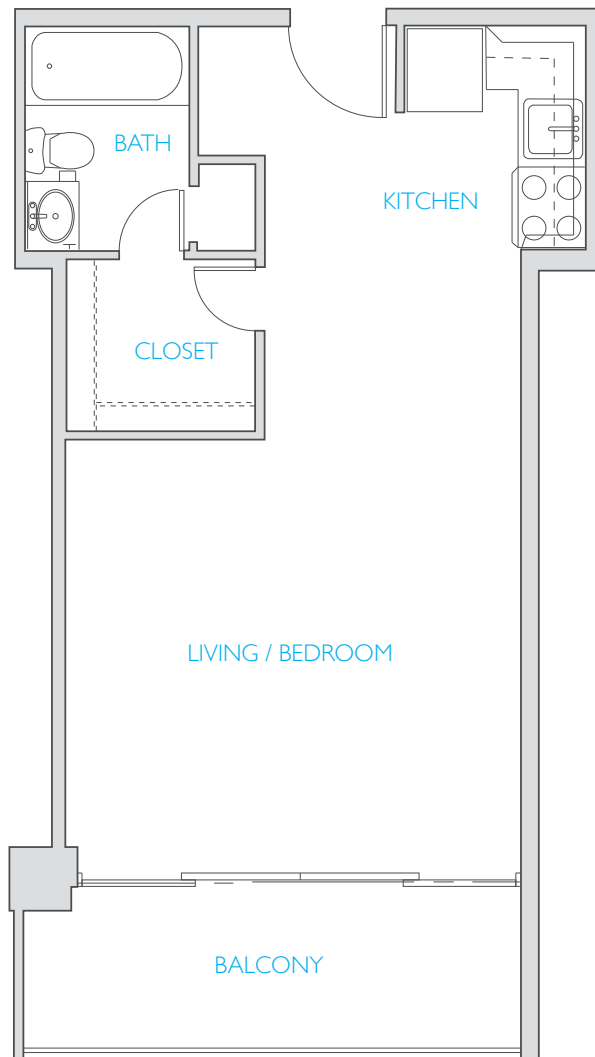

HOUSTON HOUSE

EFFICIENCY / 428SF

HOUSTON HOUSE

STUDIO / 492SF

HOUSTON HOUSE

ONE BED / ONE BATH / 580SF

HOUSTON HOUSE

CORNER
ONE BED / ONE BATH / 844SF

HOUSTON HOUSE

TWO BED / ONE BATH / 777SF

HOUSTON HOUSE

ONE BED / ONE BATH / 619SF

HOUSTON HOUSE

ONE BED / ONE BATH / 610SF

HOUSTON HOUSE

ONE BED / ONE BATH / 652SF

HOUSTON HOUSE

ONE BED / ONE BATH / 601SF

HOUSTON HOUSE

TWO BED / TWO BATH / 825SF

HOUSTON HOUSE

ONE BED / ONE BATH / 637SF

HOUSTON HOUSE

TWO BED / TWO BATH / 1455SF