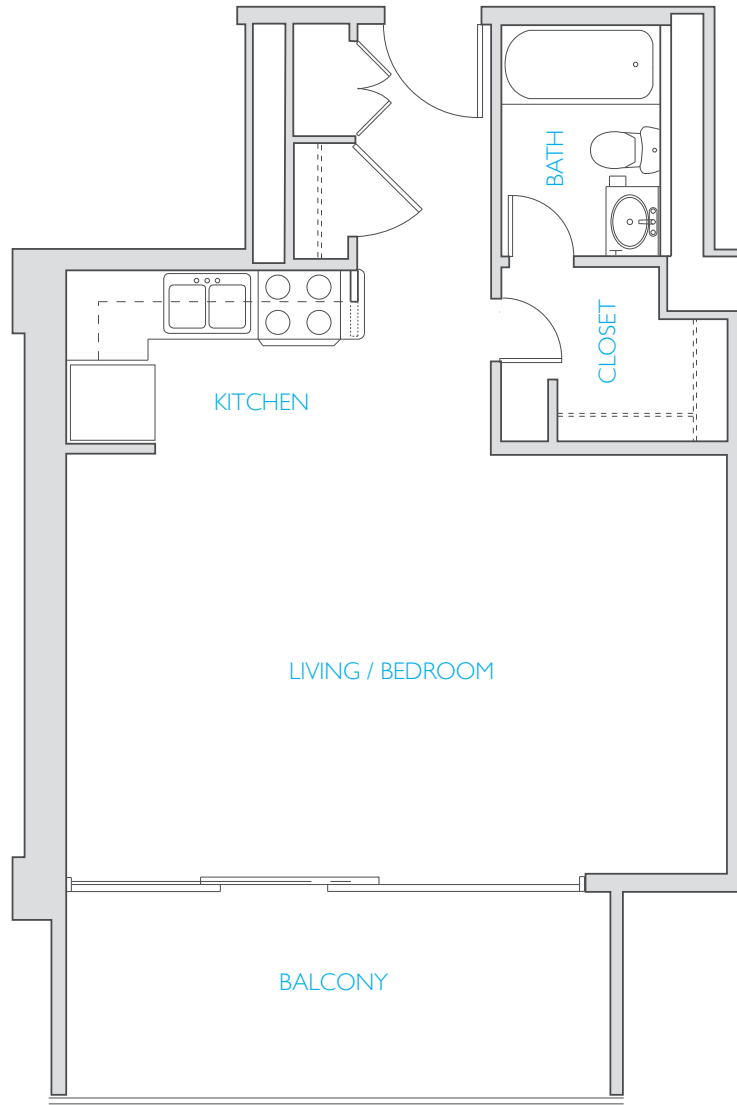

# HOUSTON HOUSE

STUDIO / 492SF