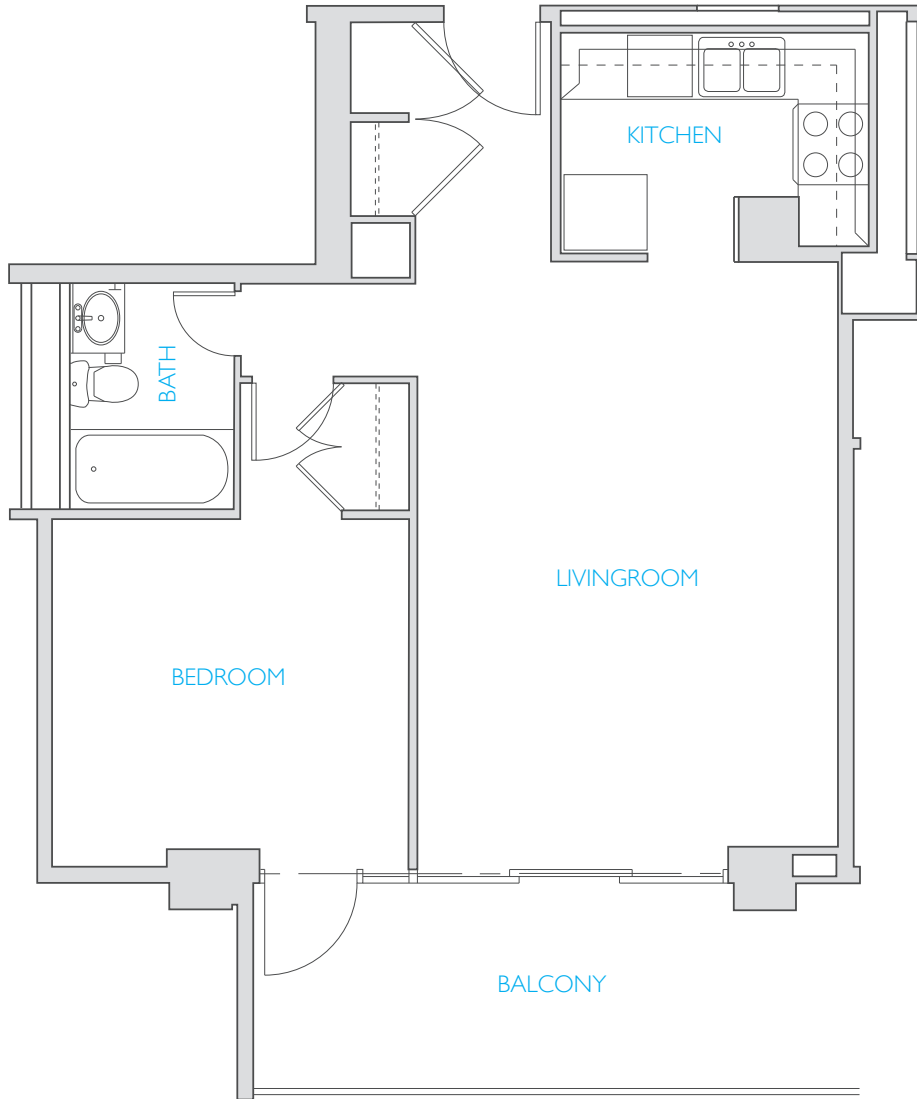

HOUSTON HOUSE

ONE BED / ONE BATH / 580SF