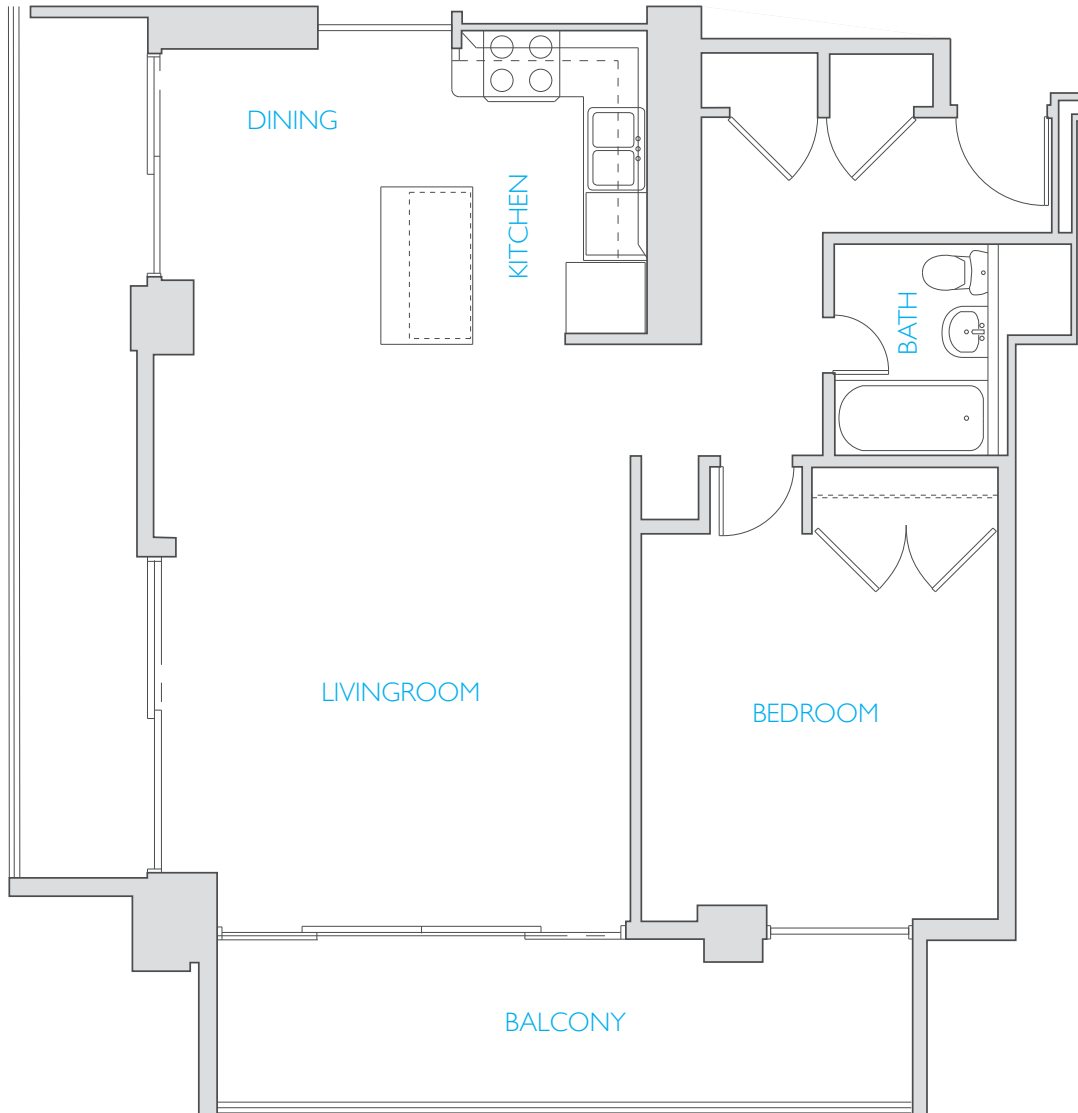

HOUSTON HOUSE

CORNER
ONE BED / ONE BATH / 844SF