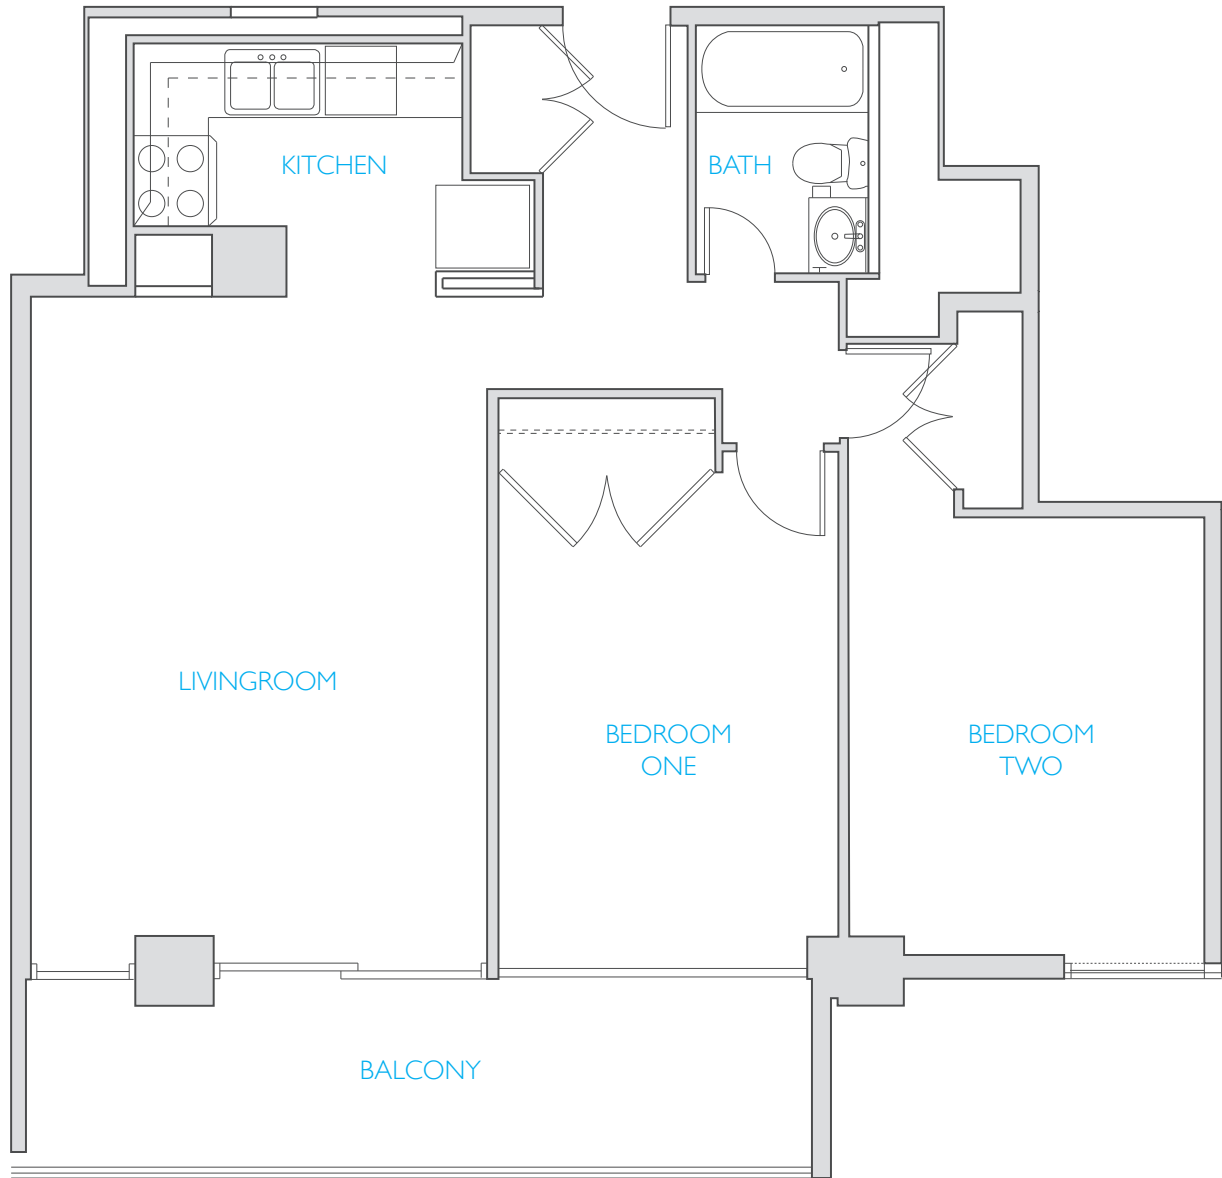

# HOUSTON HOUSE

TWO BED / ONE BATH / 777SF